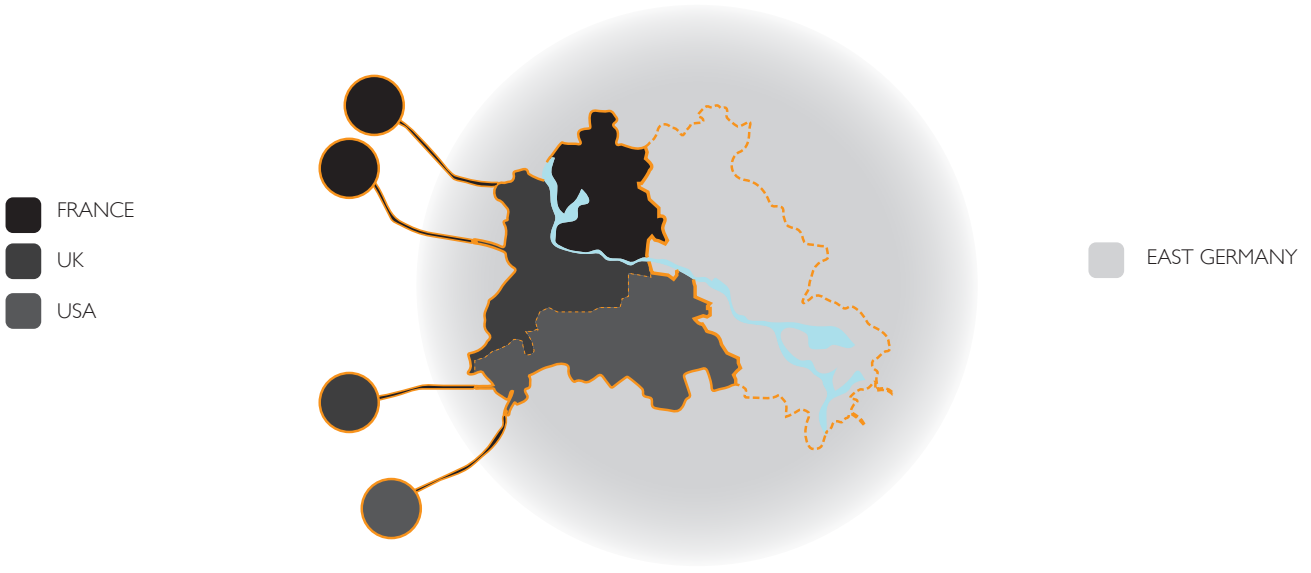

real or imagined city:
physical or conceptual divide:
type of threshold:
destruction of threshold?:
navigation method?:

real
physical
wall
dismemberment
border crossing, breach

BERLIN **/SPLIT ISLAND CITY/**

The divided city of Berlin mirrors the larger, divided nation of Germany. While west berlin is controlled as a single entity, it is actually composed of 3 sections controlled by the British, French, and Americans. West Berlin is an island within Communist East Germany connected to western european nations via strictly controlled highways.